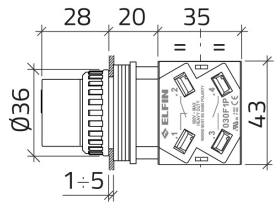

Technische gegevens

Approvals	CE, UL, CSA, EAC
Compliance with standards	IEC-EN60947-1, IEC-EN60947-5-1, UL508, CSA C22-2
Operating temperatures	-25° ÷ +65°C
Protection degree	IP65 (IEC-EN60529)
Mechanical durability	1.000.000 Operations
Housing material	PA Polyamide
Knob or lever material	PC Polycarbonate
External bezel material	Chromed zinc alloy
Fixing diameter	30.5mm - Thickness 1÷6mm
Tightening torque	2 ÷ 3Nm (17.7 ÷ 26.6 Lb-in)
Protection against electric shock	Class II (IEC-EN61140)
Contact block	Included
Contact block characteristics	See technical features of 030FAP - 030FCP - 030F1P
Warranty period	18 months

Gegevensblad

030RSMNFF1

Keuzeknop, zwart, 3 posities, Cam F, N.O.+N.C.

Technische tekeningen

CAM F