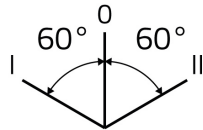

Gegevensblad

030RSMNFF1

Keuzeknop, zwart, 3 posities, Cam F, N.O.+N.C.

Technische tekeningen